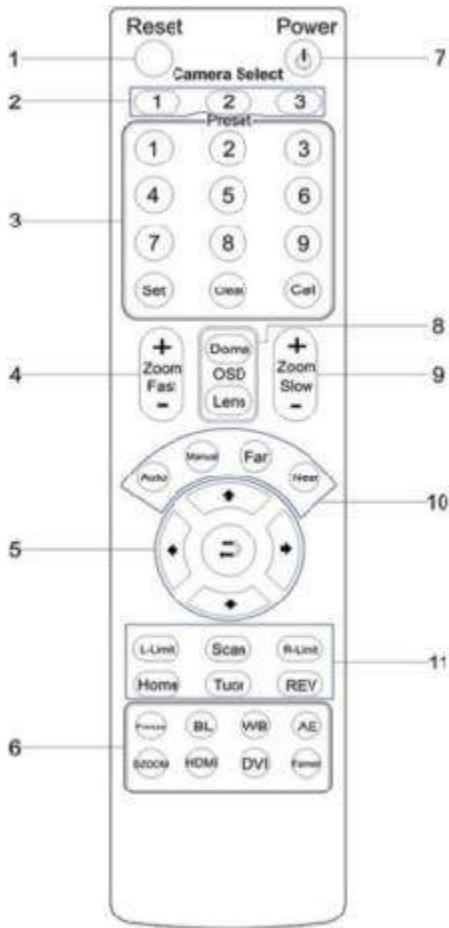

Compatibility

• Windows 7/8/8.1/10	• Easy Meeting	• Polycom Real Presence	• Google Hangouts on Air
• Mac OSX	• Facetime	• Radavision	• YouTube Live
• Acano	• Fuzebox	• Spontania	• Any app that supports the UVC camera interface
• Adobe Connect	• Google Hangouts	• Skype	
• Blue Jeans	• GoToMeeting	• TurboMeeting US	
• Cisco Jabber	• Lifesize	• Vidyo	*These apps do not support Image Flip
• Cisco Webex*	• Skype for Business (Lync)	• Zoom.US	

IR Remote Control Functionality

1. **Reset**
   Restarts the camera and restores it to Factory Default settings. (Note: Will delete all saved settings and presets.)
2. **Camera Selection**
   Select which Camera to control via IR: 1, 2 or 3
3. **Preset Positions**
   1-9: Preset Positions
   Set: Set a Preset Position
   Clear: Clear a Preset Position
   Call: Call a Preset Position
   Note: If you want to set (or call) the first preset position to 1, you simply press number key "1", then press "Set" or "Call" to set (call) the position.
4. **Fast Zoom In/Out Control Zone**
   +: Zoom In quickly
   -: Zoom Out quickly
5. **Pan/Tilt Controller**
   ↑ Tilt Up
   ↓ Tilt Down
   ← Pan Left
   → Pan Right
   ↻ Auto Pan (through Full pan range)
6. **Additional Function Zone**
   Model Dependent Functions
   Not applicable to this model
7. **Power Supply Switch**
   Switch for turning camera on/off (i.e. Working mode vs. Stand-By mode)
8. **OSD Menu Zone**
   Model Dependent Functions
   Not applicable to this model
9. **Slow Zoom In/Out Control Zone**
   +: Zoom In slowly
   -: Zoom Out slowly
10. **Focus Control Zone**
    Auto: Turn on Auto Focus
    Manual: Turn on Manual Focus
    Far: Set focus at a farther distance (requires Manual Focus)
    Near: Set focus at a nearer distance (requires Manual Focus)
11. **Pan/Tilt Function Zone**
    Home: Go to camera's Home position
    Rev: Enable image flip for ceiling mounting
    L-Limit: Sets left limit for Scan feature
    R-Limit: Sets right limit for Scan feature
    Scan: Auto pan to L&R limits
    Tour: Auto tour of all saved presets