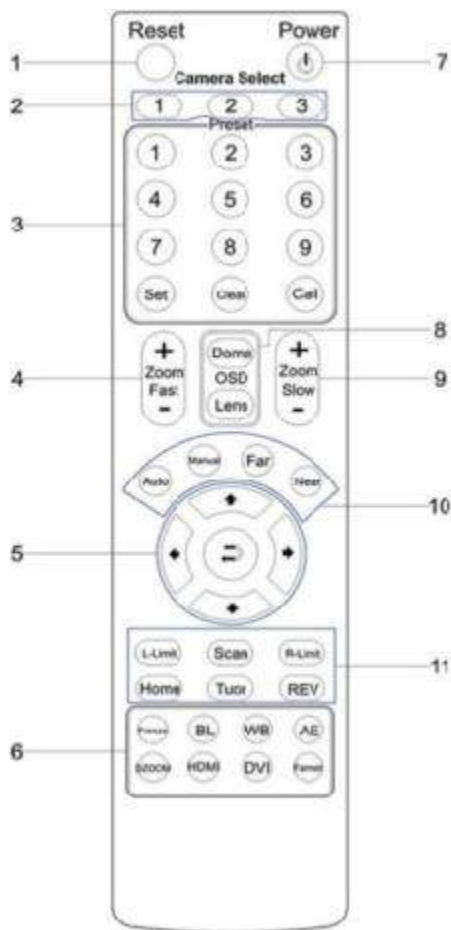

Compatibility

• Windows 7/8/8.1/10	• Easy Meeting	• Polycom Real Presence	• Google Hangouts on Air
• Mac OSX	• Facetime	• Radavision	• YouTube Live
• Acano	• Fuzebox	• Spontania	• Any app that supports the UVC camera interface
• Adobe Connect	• Google Hangouts	• Skype	
• Blue Jeans	• GoToMeeting	• TurboMeeting US	
• Cisco Jabber	• Lifesize	• Vidyo	*These apps do not support Image Flip
• Cisco Webex*	• Skype for Business (Lync)	• Zoom.US	

IR Remote Control Functionality

1. **Reset**
  Restarts the camera and restores it to Factory Default settings. (Note: Will delete all saved settings and presets.)
2. **Camera Selection**
  Select which Camera to control via IR: 1, 2 or 3
3. **Preset Positions**
  1-9: Preset Positions
  Set: Set a Preset Position
  Clear: Clear a Preset Position
  Call: Call a Preset Position
  Note: If you want to set (or call) the first preset position to 1, you simply press number key "1", then press "Set" or "Call" to set (call) the position.
4. **Fast Zoom In/Out Control Zone**
  +: Zoom In quickly
  -: Zoom Out quickly
5. **Pan/Tilt Controller**
  ↑ Tilt Up
  ↓ Tilt Down
  ← Pan Left
  → Pan Right
  ↻ Auto Pan (through Full pan range)
6. **Additional Function Zone**
  Model Dependent Functions
  Not applicable to this model
7. **Power Supply Switch**
  Switch for turning camera on/off (i.e. Working mode vs. Stand-By mode)
8. **OSD Menu Zone**
  Model Dependent Functions
  Not applicable to this model
9. **Slow Zoom In/Out Control Zone**
  +: Zoom In slowly
  -: Zoom Out slowly
10. **Focus Control Zone**
  Auto: Turn on Auto Focus
  Manual: Turn on Manual Focus
  Far: Set focus at a farther distance (requires Manual Focus)
  Near: Set focus at a nearer distance (requires Manual Focus)
11. **Pan/Tilt Function Zone**
  Home: Go to camera's Home position
  Rev: Enable image flip for ceiling mounting
  L-Limit: Sets left limit for Scan feature
  R-Limit: Sets right limit for Scan feature
  Scan: Auto pan to L&R limits
  Tour: Auto tour of all saved presets