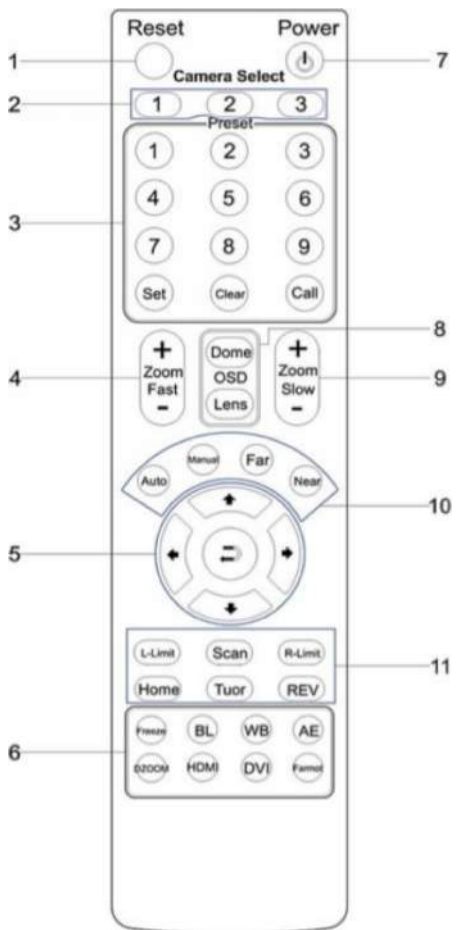

Electrical Index

Power Supply Adapter	12V DC 2A
Input Voltage	12V DC (10.5-14V DC)
Input Power	24W (Max)
Working Environment	Indoor

Physical

Material	Aluminum, Plastic
Dimensions	4.88"W x 5.5"H x 4.75"D (6" H w/tilt up)
(W x H x D) mm	124mm x 139mm x 120mm (152mm H w/tilt up)
Weight	1.66 lbs (.75 kg)
Box Dimensions	8.75" x 8.88" x 7" (222mm x 225mm x 178mm)
Boxed Weight	3.66 lbs (1.66 kg)
Temperature	32°F to + 113°F (0°C to 45°C)
Color	Black, *Silver, *White * Special Order

Quality Management System

Certified ISO9001: 2008

Remote Control

- Reset**
Restarts the camera and restores it to Factory Default settings. (Note: Will delete all memory).
- Camera Selection**
Select Camera ID: 1, 2 or 3
- Preset Positions**
1-9: Preset Positions
Set: Setting Preset Position
Clear: Clear Preset Position
Call: Call Preset Position
Note: If you want to set (or call) the first preset position to 1, you should press number key "1", then press "Set" (or "Call") to set (call) the position.
- Fast Zoom in/out Control Zone**
+ : Zoom in quickly
- : Zoom out quickly
- Pan/Tilt Controller**
 - ↑ Move Up
 - ↓ Move Down
 - ← Move Left
 - Move Right
 - ↻ Auto Pan
- Additional Function Zone**
Freeze: Image Freeze
BL: Back-light Compensation
WB: White Balance
AE: Auto Exposure
D Zoom: Digital Zoom
- Power Supply Switch**
Switch for turning camera on (i.e. Stand-By mode vs. Working mode)
- OSD Menu Zone**
Dome OSD: Enter Pan Tilt Zoom OSD menu
Lens OSD: Enter lens OSD menu
- Slow Zoom In/Out Zone**
+ : Zoom in slowly
- : Zoom out slowly
- Focus Control Zone**
Auto: Turn on auto focus
Far: Set focus at farther distance
Near: Set focus at nearer distance
- Pan/Tilt Function Zone**
L-Limit: Set left boundary limit scanning position
Scan: Enable Boundary Scanning (Auto Panning)
R-Limit: Set right boundary limit scanning position
Home: Go to camera's Home position
Tour: Enable automatic patrol tour of presets
Rev: Enable image flip for ceiling mounting