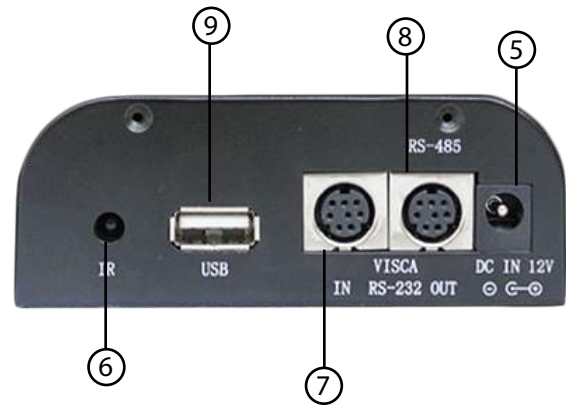

HuddleCamHD

Model Number: HC10X-720-BK

- 1. Lens**
10x Optical Zoom
- 2. IR Receiver**
To receive IR remote controller signal
- 3. Power LED**
Blue LED lights when unit is powered and is dark in standby mode.
- 4. IR Receiver**
To receive IR remote controller signal

- 5. DC IN 12V Socket**
Only use the Power Adapter supplied with this camera
- 6. IR Receiver**
To receive IR remote controller signals
- 7. VISCA IN Port**
For hard wired remote control from a 3rd party PC, joystick, etc...
- 8. VISCA Out Port/RS485**
Used for daisy chaining multiple cameras for RS-232 RS-485 control
- 9. USB 2.0 Interface**
For connection to PC (USB 2.0 port. Will also function in a USB 3.0 port as USB 2.0 device)

What's in the Box

10X Zoom USB 2.0 Camera
12V/2.0A DC Power Adapter
Mounts: Tripod Mount
USB 2.0 Data Cable (3m), Serial Control Cable, RS-232C to RS-485 Adaptor
IR Remote Control w/ batteries
User Manual (Also Downloadable Online)

Electrical Index

Power Supply Adapter	12V DC 2A
Input Voltage	12V DC (10.5-14V DC)
Input Power	24W (Max)
Working Environment	Indoor

Physical

Material	Aluminum, Plastic
Dimensions	4.88"W x 5.5"H x 4.75"D (6" H w/tilt up)
(W x H x D) mm	124mm x 139mm x 120mm (152mm H w/tilt up)
Weight	1.66 lbs (.75 kg)
Box Dimensions	8.75" x 8.88" x 7" (222mm x 225mm x 178mm)
Boxed Weight	3.66 lbs (1.66 kg)
Temperature	32°F to + 113°F (0°C to 45°C)
Color	Black, *Silver, *White * Special Order