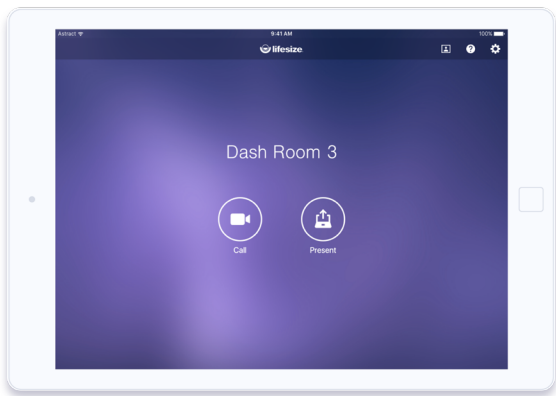

Lifesize Dash™

Start simply, scale effortlessly.

Lifesize Dash™ helps you transform your small, underutilized phone rooms into video-connected, collaboration hotspots so you can deploy modern, cost-effective workspaces in your smallest meeting rooms. This software-based video collaboration solution uses WebRTC technology to enable video, audio and wireless screen sharing on inexpensive Chromebox devices.

Lifesize Room Controller

The Lifesize Room Controller is a tablet application designed to bring touch controls to your mini meeting rooms. Search your company directory, join a meeting, wirelessly share your screen and access in-call controls like mute, add participants and call recording all with the touch of a finger.

Extraordinary Value

Low-cost video solution so you can stop wasting space

Easy to Use

Intuitive design built with the user in mind

Tablet-Controlled

All the essential controls are right at your fingertips

Wireless Sharing

Eliminate the clutter of cords and dongles

Perfect for Mini Spaces

Device flexibility comfortably fits your needs in mini spaces

Centrally Managed

Set up, track and manage all in one place

Same Lifesize Experience