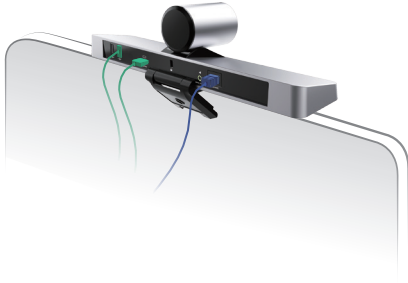

Yealink VC210 Teams Edition, an affordable video collaboration bar designed for huddle and small room. With Microsoft Teams built right in, the all-in-one device provides a simple and smooth Teams meeting experience with the premium video and voice quality, either working with a display or a touch LCD screen.

If you need assistance or have questions, please contact us via ucinfo@yealink.com

Meeting is That Simple Perfect for various layout of small spaces, the compact VC210 comes with features you need highly integrated. The lightweight bar is able to mount either on the wall, top of display, or on a flat surface. Simply plug in the cables, you are ready for a meeting with intuitive Teams interface that you already knew and like.

Capture All Details The ultra HD 4K camera features auto framing with 120° diagonal field-of-view, ensuring that every participant can be clearly captured during the meeting, even those sit closest to the camera. The life-like meeting experience greatly enhances small-space meeting collaborations.

Hear and Speak Easy Yealink CP900 speakerphone comes as the dedicated voice device to deliver a more stable and immersive audio experience. The full-duplex speakerphone features HD voice and six-microphone beamforming, people on both ends can always enjoy a life-like communication regardless of the position of seats. Noise reduction and echo cancellation technology ensure that conversations sounds naturally while reducing background noise and reverberation.