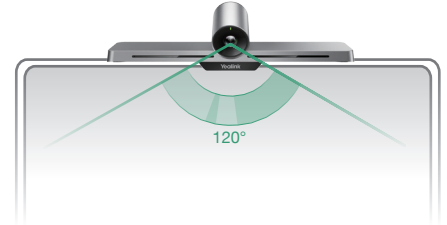

Yealink

VC210 Teams Edition

All-in-one Video Collaboration Bar

For huddle and small room

Plug-and-play
Setup

Intuitive Teams
Interface

Life-like Video
Quality

Immersive Audio
Experience

Yealink VC210 Teams Edition, an affordable video collaboration bar designed for huddle and small room. With Microsoft Teams built right in, the all-in-one device provides a simple and smooth Teams meeting experience with the premium video and voice quality, either working with a display or a touch LCD screen.

If you need assistance or have questions, please contact us via ucinfo@yealink.com

Meeting is That Simple Perfect for various layout of small spaces, the compact VC210 comes with features you need highly integrated. The lightweight bar is able to mount either on the wall, top of display, or on a flat surface. Simply plug in the cables, you are ready for a meeting with intuitive Teams interface that you already knew and like.

Capture All Details The ultra HD 4K camera features auto framing with 120° diagonal field-of-view, ensuring that every participant can be clearly captured during the meeting, even those sit closest to the camera. The life-like meeting experience greatly enhances small-space meeting collaborations.