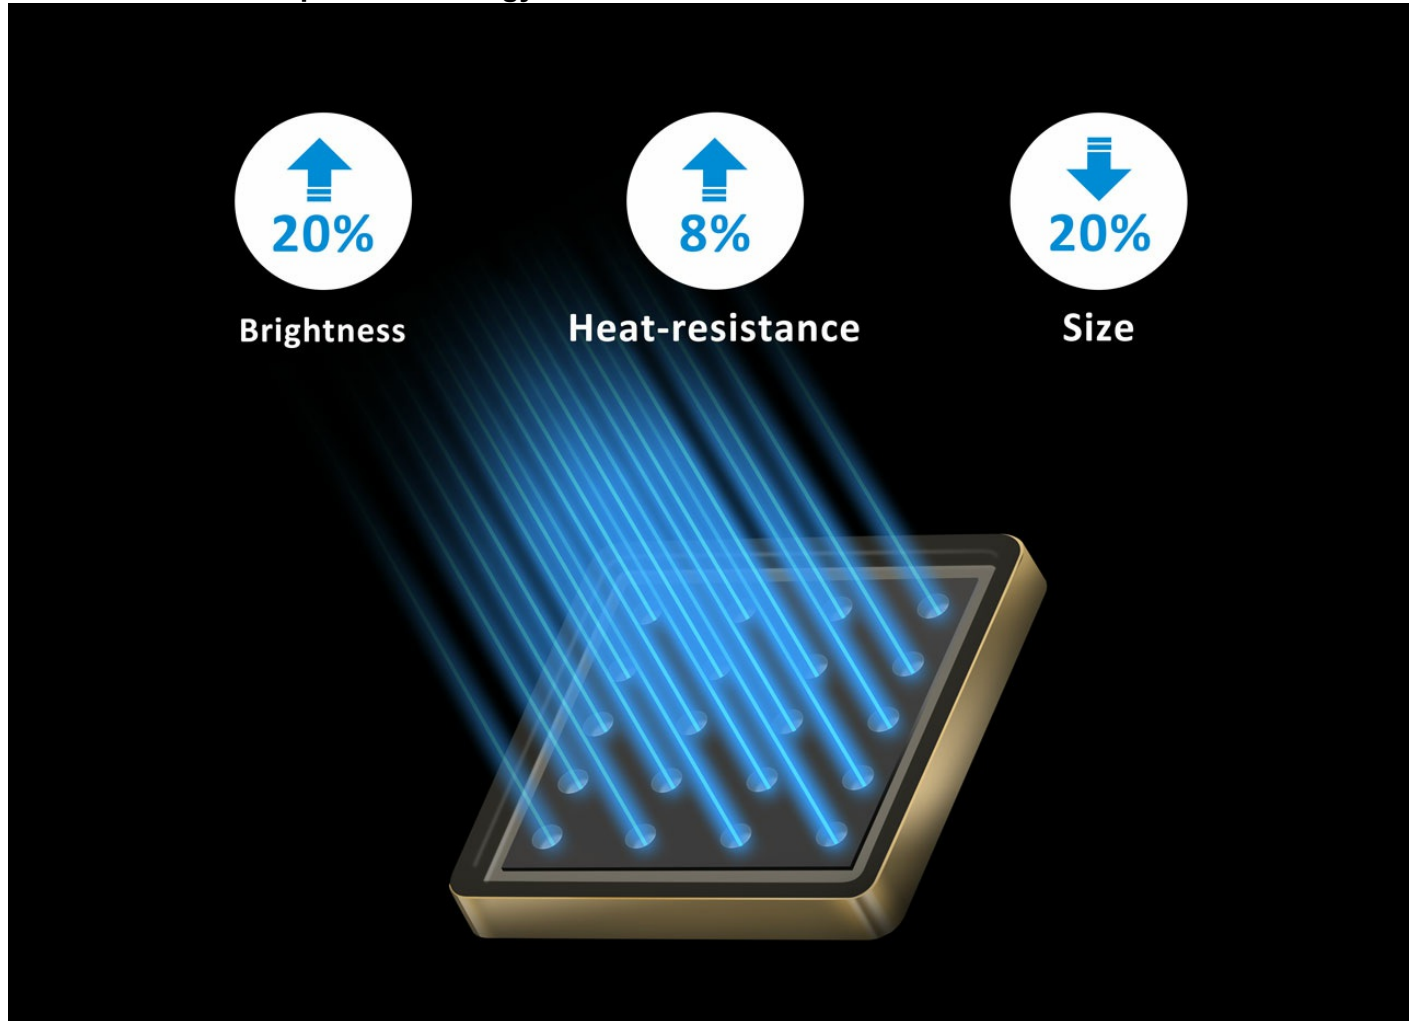

2nd Generation Laser Phosphor Technology

This projector adopts 2nd generation laser phosphor technology. In addition to inheriting excellent colour performance, lamp-free design, and instant on/off switch from the previous generation, technology on the new generation offers around 20% increased brightness, better heat-resistance, and a smaller module design. These features improve image consistency in ambient settings as well as reliability, all with a more compact size for extended use in various scenarios.

2nd Gen. Laser Phosphor Technology

Bright Images Every Time

Images on the LS700-4K look bright under any lighting conditions thanks to a high brightness of 3,300 ANSI Lumens meaning that your images won't get washed out when watching movies or playing games during the day or with the lights on.

3,300 ANSI Lumens