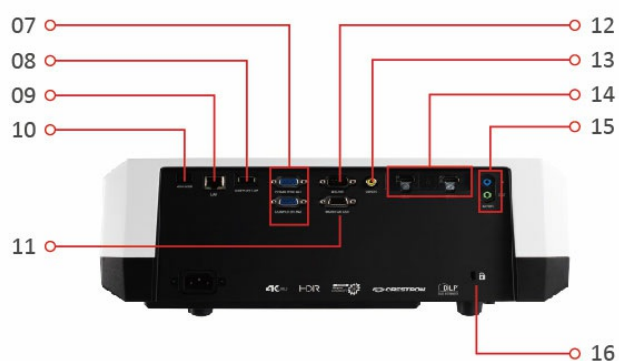

Exterior & Rear I/O Connectors

1. Power Key/Top IR
2. LED indicator
3. Keypad
4. Front IR
5. Zoom/Focus

6. Lens
7. Computer In
8. USB 5V/1.5A OUT
9. LEN
10. Mini USB
11. Monitor out
12. RS-232
13. Video
14. HDMI
15. Audio in/out
16. Kensington Lock