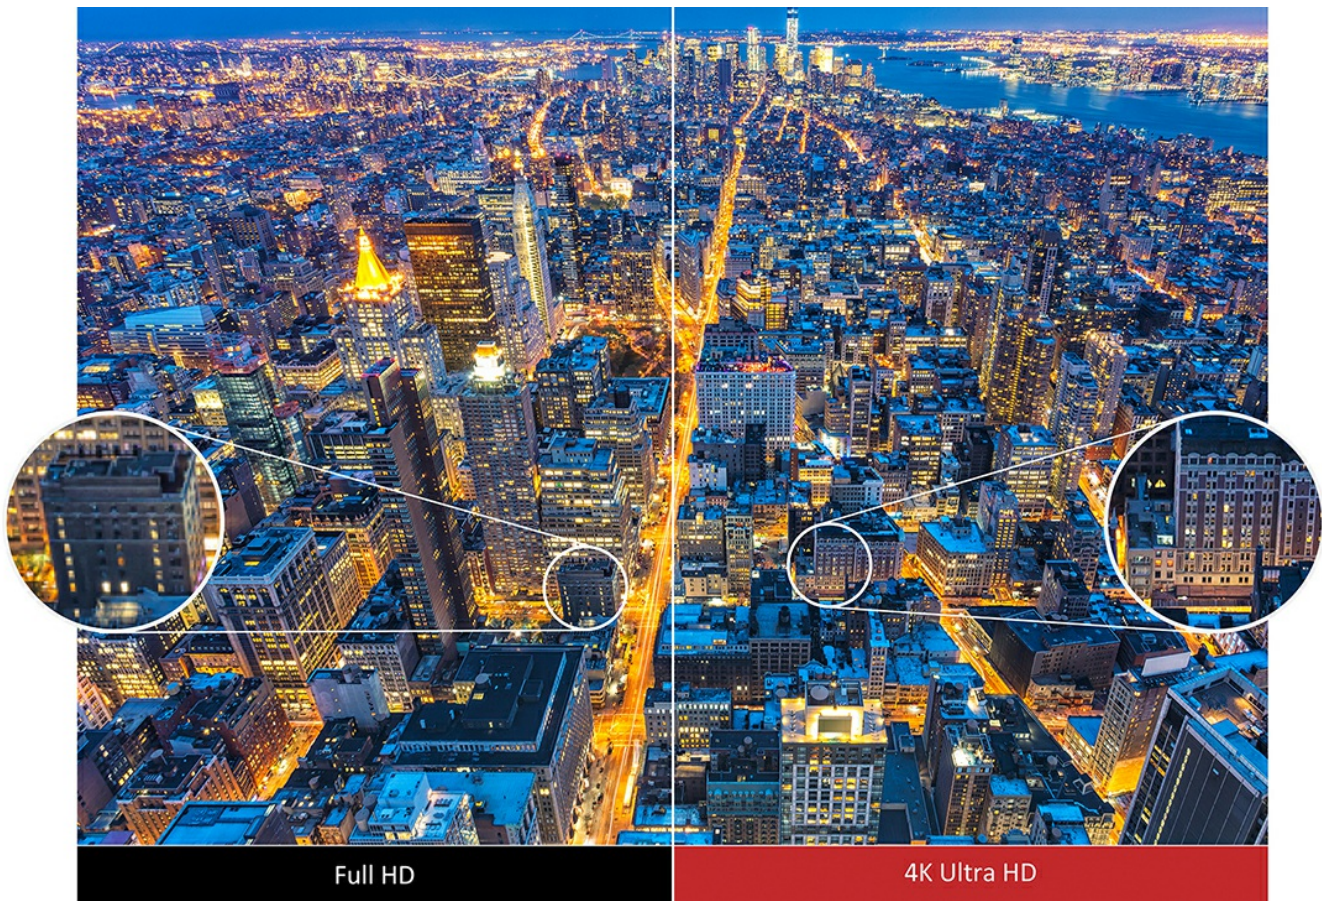

Full HD

4K Ultra HD

Bright and Rich Colour

Featuring ViewSonic's proprietary Notch Filter technology*, this projector ensures optimised colour performance far beyond that of other high brightness projectors, which means you can enjoy colour-rich movies without compromising quality.

*Notch Filter Technology is active when choosing movie mode.

Notch Filter Technology