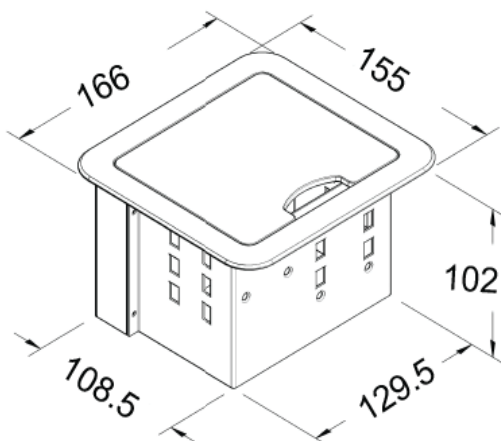

LC-403

CABLE CUBBY SERIES

[customizable]

Features

- LC-403 cable cubby is designed with flip-open cover and multi-format cables.
- The cover of Desktop socket which is made of aluminum alloy finishing, could be flip opened and closed.
- Designed for perfect integration into the office Furniture.
- Soft opening with comfort and safety.
- The product is made up of steel and aluminium.
- Product Weight : 1.8 Kg
- Shipping Weight : 2.2 Kg
- Shipping Dimension : 220x210x220 mm (LxWxH)
- Colour available : Black

Connectivity

- 1 x Universal Power
- 2 x RJ45 Network
- 1 x VGA
- 1 x 3.5mm Audio
- 1 x HDMI
- 1 x USB
- 1 x USB Charger

*Dimensions in mm