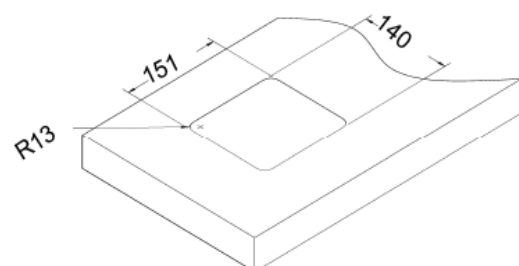

LC-403

CABLE CUBBY SERIES

[customizable]

Features

- LC-403 cable cubby is designed with flip-open cover and multi-format cables.
- The cover of Desktop socket which is made of aluminum alloy finishing, could be flip opened and closed.
- Designed for perfect integration into the office Furniture.
- Soft opening with comfort and safety.
- The product is made up of steel and aluminium.
- Product Weight : 1.8 Kg
- Shipping Weight : 2.2 Kg
- Shipping Dimension : 220x210x220 mm (LxWxH)
- Colour available : Black

Connectivity

- 1 x Universal Power
- 2 x RJ45 Network
- 1 x VGA
- 1 x 3.5mm Audio
- 1 x HDMI
- 1 x USB
- 1 x USB Charger

*Dimensions in mm