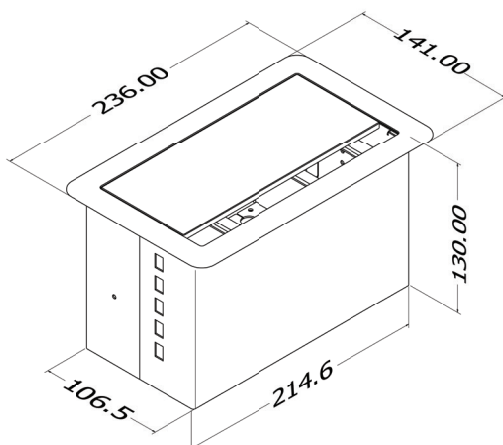

LC-404-N19

CABLE CUBBY SERIES

[customizable]

Features

- LC-404-N19 cable cubby is designed with slow motion flip-open cover and multi-format cables.
- The cover of Desktop socket which is made of aluminum alloy finishing, could be flip opened and closed.
- Designed for perfect integration into the office Furniture.
- Soft opening with comfort and safety.
- The product is made up of steel and aluminium.
- Product Weight : 2.2 Kg
- Shipping Weight : 2.8 Kg
- Shipping Dimension : 270x200x210 mm (LxWxH)
- Colour available : Black

Connectivity

- 2 x Universal Power
- 2 x USB Charger
- RJ45 Network
- VGA
- 3.5mm Audio
- HDMI 2.0v
- Mini DP 1.2v
- Type C USB 3.0v
- Type A USB 3.0v

Note: Combination of any 6 cables

*Dimensions in mm