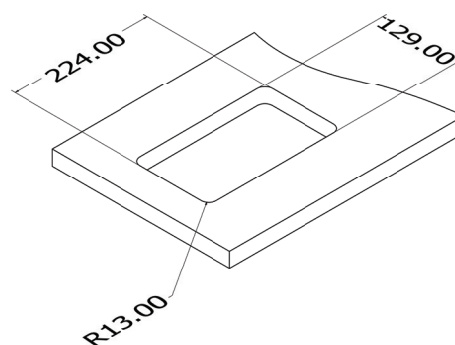

LC-404-N19

CABLE CUBBY SERIES

[customizable]

Features

- LC-404-N19 cable cubby is designed with slow motion flip-open cover and multi-format cables.
- The cover of Desktop socket which is made of aluminum alloy finishing, could be flip opened and closed.
- Designed for perfect integration into the office Furniture.
- Soft opening with comfort and safety.
- The product is made up of steel and aluminium.
- Product Weight : 2.2 Kg
- Shipping Weight : 2.8 Kg
- Shipping Dimension : 270x200x210 mm (LxWxH)
- Colour available : Black

Connectivity

- 2 x Universal Power
- 2 x USB Charger
- RJ45 Network
- VGA
- 3.5mm Audio
- HDMI 2.0v
- Mini DP 1.2v
- Type C USB 3.0v
- Type A USB 3.0v

Note: Combination of any 6 cables

*Dimensions in mm