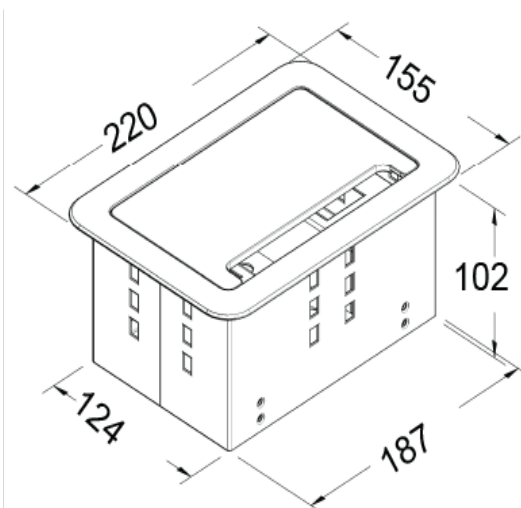

LC-702

CABLE CUBBY SERIES

[customizable]

Features

- LC-702 cable cubby is designed with flip-open cover and multi-format cables.
- The cover of Desktop socket which is made of aluminum alloy finishing, could be opened and flip closed.
- Designed for perfect integration into the office Furniture.
- Soft opening with comfort and safety.
- All sockets could be used via brushed cover without cover opened.
- The product is made up of steel and aluminium.
- Product Weight : 2.2 Kg
- Shipping Weight : 2.5 Kg
- Shipping Dimension : 260x210x210 mm (LxWxH)
- Colour available : Black

Connectivity

- 2 x Universal Power
- 2 x RJ45 Network
- 1 x VGA
- 1 x 3.5mm Audio
- 1 x HDMI
- 1 x USB
- 1 x USB Charger

*Dimensions in mm