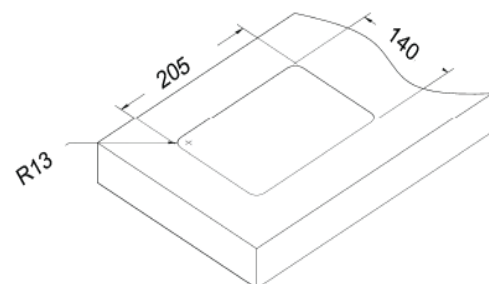

LC-702

CABLE CUBBY SERIES

[customizable]

Features

- LC-702 cable cubby is designed with flip-open cover and multi-format cables.
- The cover of Desktop socket which is made of aluminum alloy finishing, could be opened and flip closed.
- Designed for perfect integration into the office Furniture.
- Soft opening with comfort and safety.
- All sockets could be used via brushed cover without cover opened.
- The product is made up of steel and aluminium.
- Product Weight : 2.2 Kg
- Shipping Weight : 2.5 Kg
- Shipping Dimension : 260x210x210 mm (LxWxH)
- Colour available : Black

Connectivity

- 2 x Universal Power
- 2 x RJ45 Network
- 1 x VGA
- 1 x 3.5mm Audio
- 1 x HDMI
- 1 x USB
- 1 x USB Charger

*Dimensions in mm