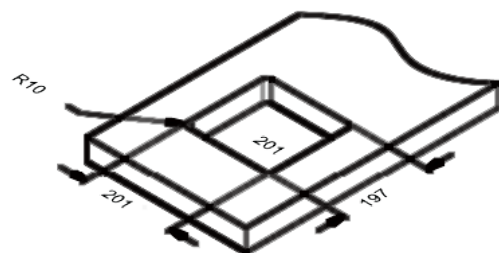

### Features

- LG-405DD cable cubby is designed with two flip-open cover and multi-functional cables.
- The cover of Desktop socket which is made of aluminum alloy finishing, could be opened and flip closed.
- Designed for perfect integration into the office Furniture.
- Soft opening with comfort and safety.
- The product is made up of steel and aluminium.
- Product Weight : 4.4 Kg
- Shipping Weight : 5.6 Kg
- Shipping Dimension : 250x250x160 mm (LxWxH)
- Colour available : Black

### Connectivity

- 2 x Universal Power
- 2 x RJ45 Network
- 1 x VGA
- 1 x 3.5mm Audio
- 1 x HDMI
- 1 x USB
- 1 x USB Charger

\*Dimensions in mm