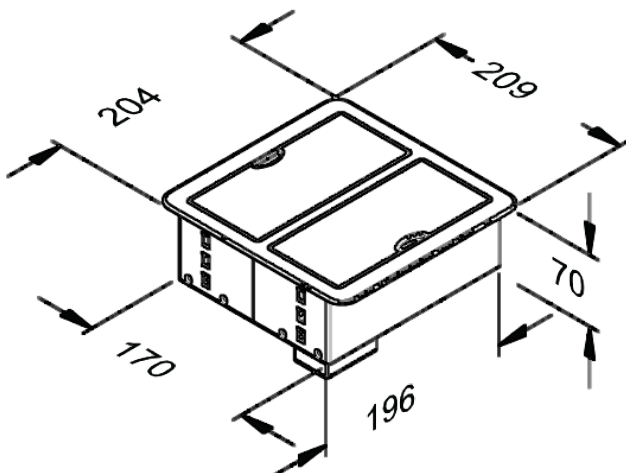

### Features

- LG-405DD cable cubby is designed with two flip-open cover and multi-functional cables.
- The cover of Desktop socket which is made of aluminum alloy finishing, could be opened and flip closed.
- Designed for perfect integration into the office Furniture.
- Soft opening with comfort and safety.
- The product is made up of steel and aluminium.
- Product Weight : 4.4 Kg
- Shipping Weight : 5.6 Kg
- Shipping Dimension : 250x250x160 mm (LxWxH)
- Colour available : Black

### Connectivity

- 2 x Universal Power
- 2 x RJ45 Network
- 1 x VGA
- 1 x 3.5mm Audio
- 1 x HDMI
- 1 x USB
- 1 x USB Charger

\*Dimensions in mm