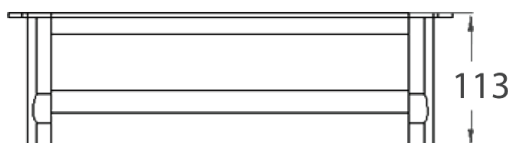

*Dimensions in mm