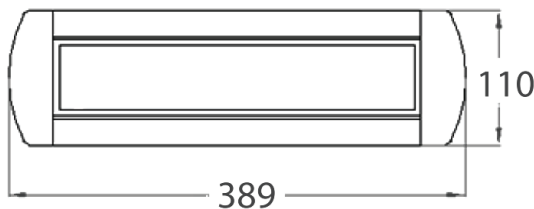

*Dimensions in mm