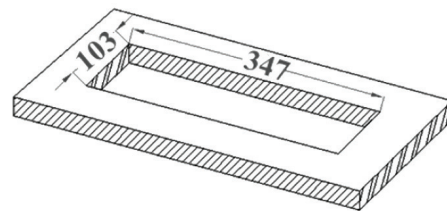

*Dimensions in mm