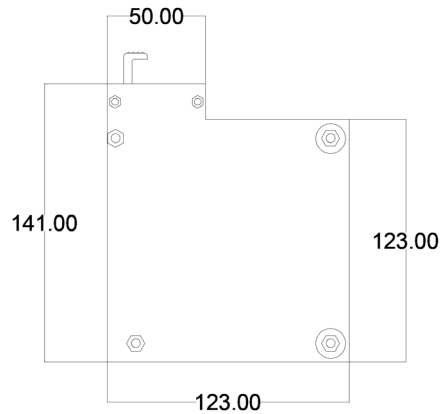

LG-801RC

RETRACTABLE SERIES

Features

- One universal power socket.
- Combination of any 3 Modules.
- Easy to Install.
- Intuitive Use - Pull and stop at user defined length, Push button to release.
- Available Cable Types - HDMI, VGA+Audio (3.5mm), RJ45, USB.
- Maximum Cable Extension - Up to 1.5m (4.9ft).
- Product Weight : 1.5 Kg
- Shipping Weight : 2 Kg
- Shipping Dimension : 260x200x210 mm (LxWxH)
- Colour available : Black

*Dimensions in mm

MODULES

VGAC MODULE

HDMIC MODULE

USBC MODULE

RJ45C MODULE

Specification

Product Weight	: 0.3 Kg
Shipping Weight	: 0.5 Kg
Shipping Dimension	: 250x170x60 mm (LxWxH)
Colour available	: Black

*Dimensions in mm