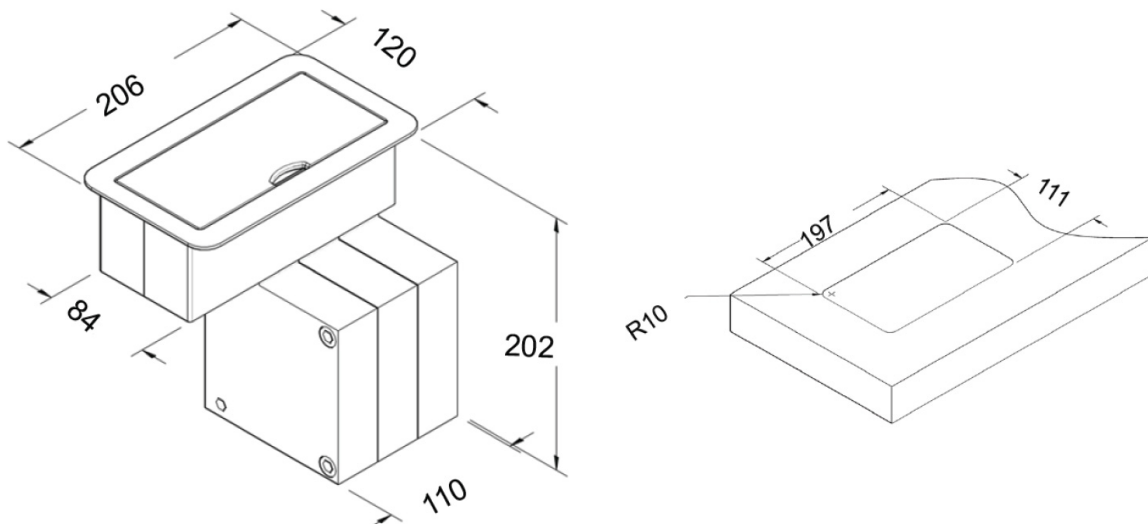

LG-801RC

RETRACTABLE SERIES

Features

- One universal power socket.
- Combination of any 3 Modules.
- Easy to Install.
- Intuitive Use - Pull and stop at user defined length, Push button to release.
- Available Cable Types - HDMI, VGA+Audio (3.5mm), RJ45, USB.
- Maximum Cable Extension - Up to 1.5m (4.9ft).
- Product Weight : 1.5 Kg
- Shipping Weight : 2 Kg
- Shipping Dimension : 260x200x210 mm (LxWxH)
- Colour available : Black

*Dimensions in mm

MODULES

VGAC MODULE

HDMIC MODULE

USBC MODULE

RJ45C MODULE

Specification

Product Weight	: 0.3 Kg
Shipping Weight	: 0.5 Kg
Shipping Dimension	: 250x170x60 mm (LxWxH)
Colour available	: Black

*Dimensions in mm