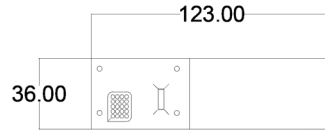

LG-801RC

RETRACTABLE SERIES

Features

- One universal power socket.
- Combination of any 3 Modules.
- Easy to Install.
- Intuitive Use - Pull and stop at user defined length, Push button to release.
- Available Cable Types - HDMI, VGA+Audio (3.5mm), RJ45, USB.
- Maximum Cable Extension - Up to 1.5m (4.9ft).
- Product Weight : 1.5 Kg
- Shipping Weight : 2 Kg
- Shipping Dimension : 260x200x210 mm (LxWxH)
- Colour available : Black

*Dimensions in mm

MODULES

VGAC MODULE

HDMIC MODULE

USBC MODULE

RJ45C MODULE

Specification

Product Weight	: 0.3 Kg
Shipping Weight	: 0.5 Kg
Shipping Dimension	: 250x170x60 mm (LxWxH)
Colour available	: Black

*Dimensions in mm