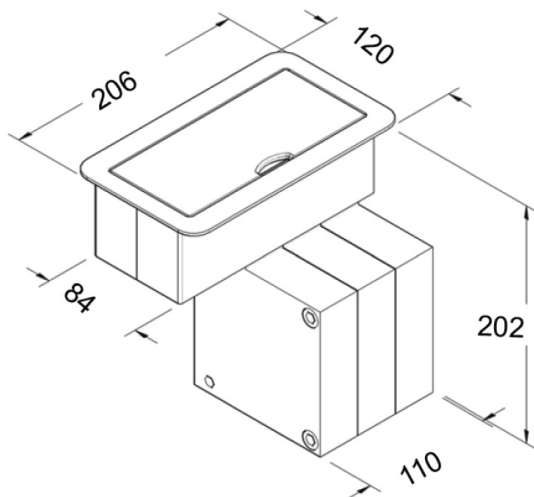

LG-803RC

RETRACTABLE SERIES

Features

- One universal power socket.
- Combination of any 3 Modules.
- Easy to Install.
- Intuitive Use - Pull and stop, Pull and retract.
- Available Cable Types - HDMI , VGA+Audio (3.5mm), RJ45, USB.
- Maximum Cable Extension - Up to 1.5m (4.9ft).
- Product Weight : 1.5 Kg
- Shipping Weight : 2.0 Kg
- Shipping Dimension : 260x200x210 mm (LxWxH)
- Colour available : Black

*Dimensions in mm

MODULES

VGACP MODULE

HDMICP MODULE

USBCP MODULE

RJ45CP MODULE

Specification

Product Weight	: 0.3 Kg
Shipping Weight	: 0.5 Kg
Shipping Dimension	: 250x170x60 mm (LxWxH)
Colour available	: Black

*Dimensions in mm