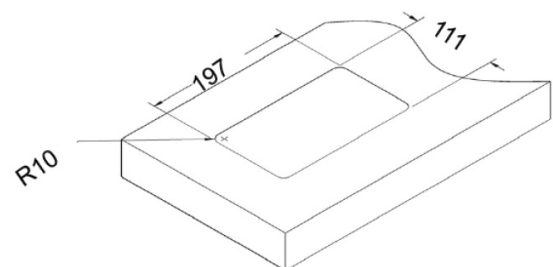

LG-803RC

RETRACTABLE SERIES

Features

- One universal power socket.
- Combination of any 3 Modules.
- Easy to Install.
- Intuitive Use - Pull and stop, Pull and retract.
- Available Cable Types - HDMI , VGA+Audio (3.5mm), RJ45, USB.
- Maximum Cable Extension - Up to 1.5m (4.9ft).
- Product Weight : 1.5 Kg
- Shipping Weight : 2.0 Kg
- Shipping Dimension : 260x200x210 mm (LxWxH)
- Colour available : Black

*Dimensions in mm

MODULES

VGACP MODULE

HDMICP MODULE

USBCP MODULE

RJ45CP MODULE

Specification

Product Weight	: 0.3 Kg
Shipping Weight	: 0.5 Kg
Shipping Dimension	: 250x170x60 mm (LxWxH)
Colour available	: Black

*Dimensions in mm