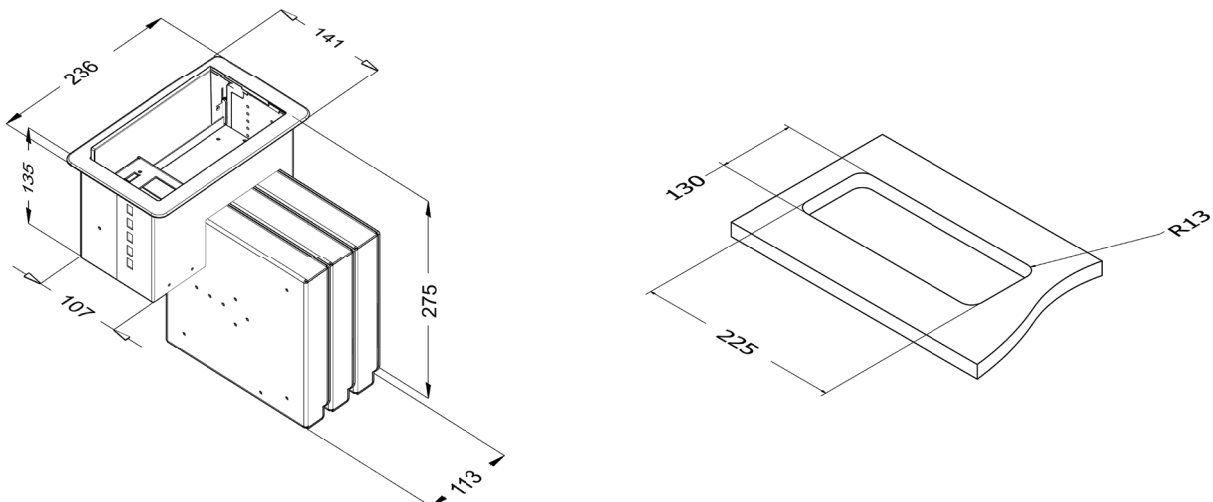

LG-805RC

RETRACTABLE SERIES

Features

- A compact cable manager with smart cable types, including HDMI, DP, Mini DP, Type C USB, RJ-45, Type A USB, and VGA + Audio(3.5mm) with round cable
- One universal power socket with USB charger
- Combination of any 3 Modules
- Intuitive Use - Pull and stop or pull and retract
- Easy to Install
- Maximum Cable Extension - Up to 1.5m (4.9ft)
- Product Weight : 1.5 Kg
- Shipping Weight : 2.0 Kg
- Shipping Dimension : 256x191x206 mm (LxWxH)
- Colour available : Black

*Dimensions in mm

MODULES

VGARC Module

HDMIRC Module

Mini DP Module

Type C Module

USBRC Module

RJ45RC Module

DP Module

Specification

Product Weight	: 0.3 Kg
Shipping Weight	: 0.5 Kg
Shipping Dimension	: 300x245x60 mm (LxWxH)
Colour available	: Black

*Dimensions in mm