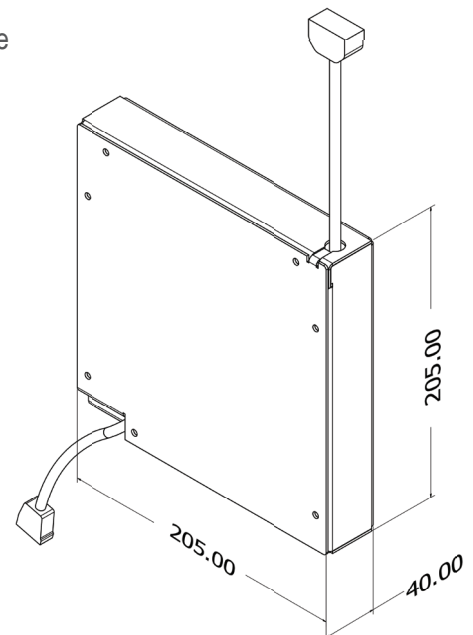

LG-805RC

RETRACTABLE SERIES

Features

- A compact cable manager with smart cable types, including HDMI, DP, Mini DP, Type C USB, RJ-45, Type A USB, and VGA + Audio(3.5mm) with round cable
- One universal power socket with USB charger
- Combination of any 3 Modules
- Intuitive Use - Pull and stop or pull and retract
- Easy to Install
- Maximum Cable Extension - Up to 1.5m (4.9ft)
- Product Weight : 1.5 Kg
- Shipping Weight : 2.0 Kg
- Shipping Dimension : 256x191x206 mm (LxWxH)
- Colour available : Black

*Dimensions in mm

MODULES

VGARC Module

HDMIRC Module

Mini DP Module

Type C Module

USBRC Module

RJ45RC Module

DP Module

Specification

Product Weight	: 0.3 Kg
Shipping Weight	: 0.5 Kg
Shipping Dimension	: 300x245x60 mm (LxWxH)
Colour available	: Black

*Dimensions in mm