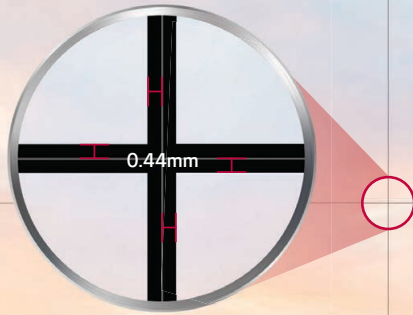

0.44mm Even Bezel Video Wall with External Power Supply

The 0.44mm Even Bezel Video Wall using LG's leading display technology, creates a truly seamless view with vivid color throughout the assembled large screen. Also, equipped with an external power box, it is more optimal for Mission Critical Environment, where continuous, stable and reliable power supply is required for 24 hours.

Seamless Viewing Experience

Power Redundancy Support

Smart Calibration

Clear View with Non-glare Panel

Groundbreaking 0.44mm Even Bezel

The unprecedented razor-thin bezel – 0.44mm EVEN BEZEL and 0.88mm BEZEL TO BEZEL – which has been verified by Nemko*, makes content look more actual by depicting a subject without any distortions. Seamlessly assembled on a large video wall screen, the 55SVH7PF-H will provide an even more immersive experience for viewers.

* The 0.44mm even panel bezel and 0.88mm BtB size (borderless type, no metal bezel) have been verified by Nemko, a global institution that tests and certifies electrical equipment.

Power Redundancy Support