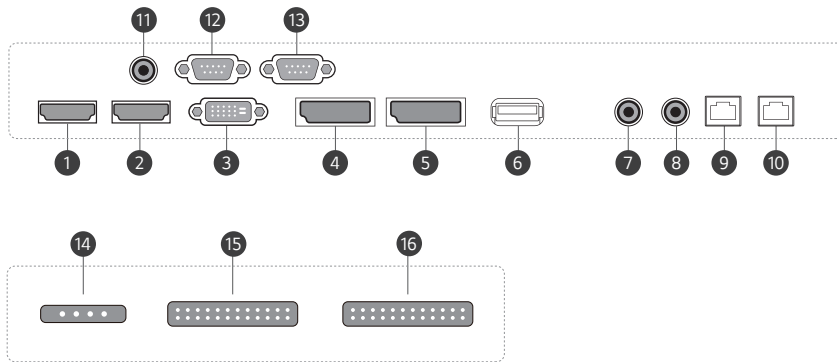

* The availability of "Signage365Care" service can differ by region, so please contact the LG Sales representative in your region for further details.

Daisy Chain Capability

A LAN daisy chain allows you to control and monitor video walls and even update their firmwares at once. Also, through UHD daisy chain using HDMI and DisplayPort, you can easily set up a UHD video wall without the need of DisplayPort MST or Matrox graphics card.

DIMENSIONS

0.44mm Even Bezel Video Wall | 55SVH7PF-H

55"

* Without side seal.

External Power Box (LPLG001-FV)

CONNECTIVITY

55"

- 1 HDMI IN 1
- 2 HDMI IN 2
- 3 DVI-D IN
- 4 DP IN
- 5 DP OUT
- 6 USB 2.0 IN
- 7 AUDIO IN
- 8 AUDIO OUT
- 9 LAN IN
- 10 LAN OUT
- 11 IR IN
- 12 RS232C IN

External Power Box (LPLG001-FV)

- 13 RS232C OUT
- 14 POWER IN
- 15 POWER-LOOP IN
- 16 POWER-LOOP OUT
- 17 AC-IN
- 18 USB 2.0 IN
- 19 LAN IN
- 20 RS232C IN (Phone jack type)
- 21 POWER OUT

* Dimensions & Jack Panels (Read/Side) may differ from the above image, so please contact LG sales team to verify before ordering.