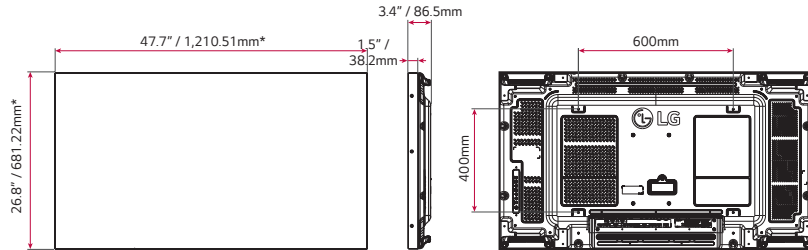

DIMENSIONS

0.44mm Even Bezel Video Wall | 55SVH7PF-H

55"

* Without side seal.

External Power Box (LPLG001-FV)

CONNECTIVITY

55"

- 1 HDMI IN 1
- 2 HDMI IN 2
- 3 DVI-D IN
- 4 DP IN
- 5 DP OUT
- 6 USB 2.0 IN
- 7 AUDIO IN
- 8 AUDIO OUT
- 9 LAN IN
- 10 LAN OUT
- 11 IR IN
- 12 RS232C IN