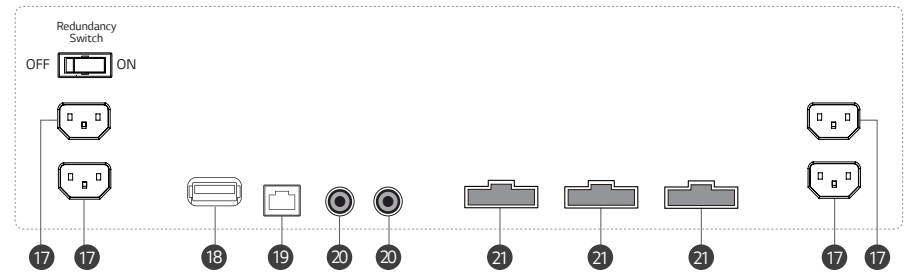

* The availability of "Signage365Care" service can differ by region, so please contact the LG Sales representative in your region for further details.

Daisy Chain Capability

A LAN daisy chain allows you to control and monitor video walls and even update their firmwares at once. Also, through UHD daisy chain using HDMI and DisplayPort, you can easily set up a UHD video wall without the need of DisplayPort MST or Matrox graphics card.

DIMENSIONS

0.44mm Even Bezel Video Wall | 55SVH7PF-H

55"

* Without side seal.

External Power Box (LPLG001-FV)

CONNECTIVITY

55"

- 1 HDMI IN 1
- 2 HDMI IN 2
- 3 DVI-D IN
- 4 DP IN
- 5 DP OUT
- 6 USB 2.0 IN
- 7 AUDIO IN
- 8 AUDIO OUT
- 9 LAN IN
- 10 LAN OUT
- 11 IR IN
- 12 RS232C IN

External Power Box (LPLG001-FV)

- 13 RS232C OUT
- 14 POWER IN
- 15 POWER-LOOP IN
- 16 POWER-LOOP OUT
- 17 AC-IN
- 18 USB 2.0 IN
- 19 LAN IN
- 20 RS232C IN (Phone jack type)
- 21 POWER OUT

* Dimensions & Jack Panels (Read/Side) may differ from the above image, so please contact LG sales team to verify before ordering.