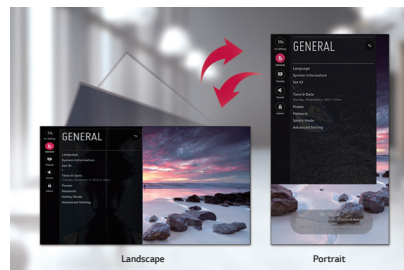

Dedicated GUI For Portrait Orientation

The conventional graphical user interface was designed for landscape-oriented consumer TV applications, so the on-screen display was not optimized for screens in portrait mode. This model optimizes the user interface in both landscape and portrait modes, providing larger fonts sizes in a 9:16 aspect ratio. This provides a more comfortable and efficient user interface for setting up and adjusting these screens in portrait mode applications.