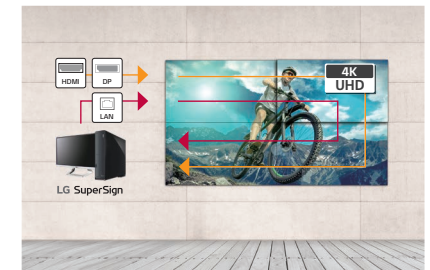

Daisy Chain Capability

A LAN daisy chain allows you to control and monitor video walls and even update their firmwares at once. Also, through UHD daisy chain using HDMI and DisplayPort, you can easily set up a UHD video wall without the need of DisplayPort MST or Matrox graphics card.