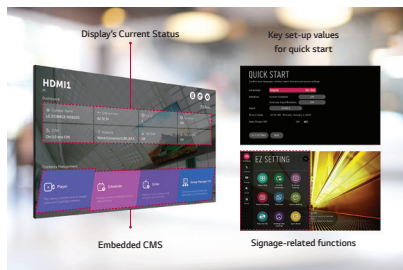

Intuitive Menu Structure

The menu structure has been optimized for commercial use. It simplifies accessibility and groups similar functions together, adopting a more intuitive graphical user interface for ease of use. With this way users can avoid trial-and-error when exploring desired functions and managing displays.