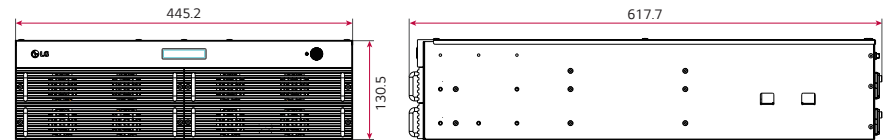

DIMENSIONS

0.44mm Even Bezel Video Wall | 55SVH7PF-H

55"

* Without side seal.

External Power Box (LPLG001-FV)

CONNECTIVITY

55"

- 1 HDMI IN 1
- 2 HDMI IN 2
- 3 DVI-D IN
- 4 DP IN
- 5 DP OUT
- 6 USB 2.0 IN
- 7 AUDIO IN
- 8 AUDIO OUT
- 9 LAN IN
- 10 LAN OUT
- 11 IR IN
- 12 RS232C IN