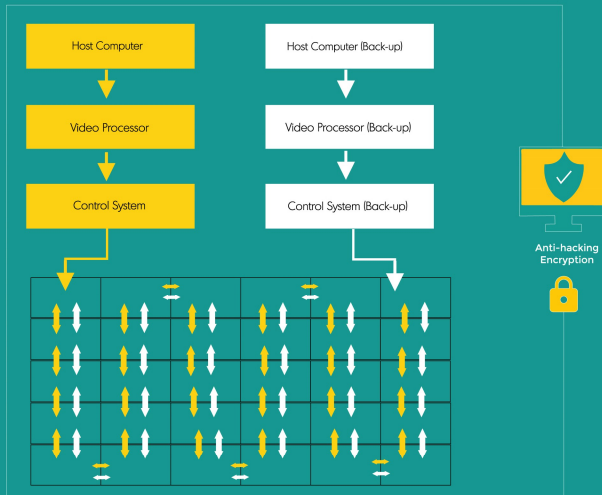

Safe Operation

With hot double backup for signal, stable broadcasting would be guaranteed when failure occurs, while our Anti-hacking Encryption avoids malicious signal cut-off and input.