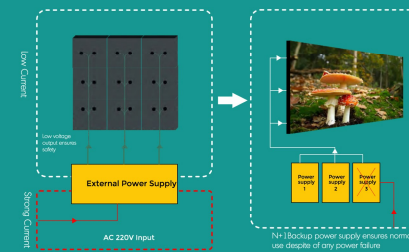

Module, conversion card, and receiving card between panels are connected all through one connector of high stability. Thus, the panel presents a contracted and concise design style with no external cables.

Logic Displays AC-DC and DC-DC power schemes are available to ensure a safe and reliable operation of the screen. No sudden shut-down will occur during use.

Logic Displays AC - DC scheme

Logic Displays AC - DC scheme