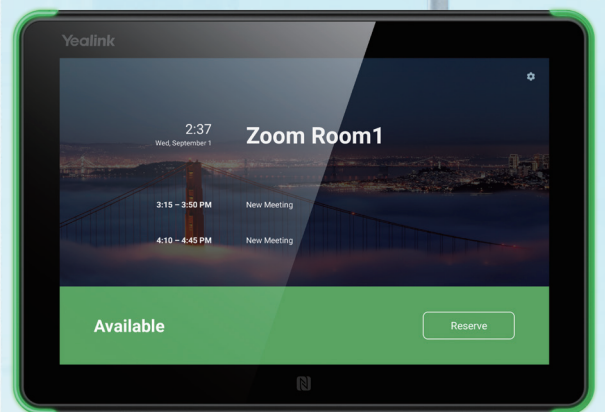

Versatile Touch Screen for Room Scheduling Applications

More than a touchable display, the RoomPanel also combines a quantity of advanced features of wireless network connectivity and expansibility, to offer intelligent, productive and secure experience in room resource management.

Ideal clarity on 8-inch multi-point touch screen with anti-fingerprint coating.

Compatible to action with the room occupancy sensor for features such as automatic release, automatic check-in, etc. (Coming soon)

Built-in 802.11ac Wi-Fi for wireless deployment

Built-in Bluetooth 5.0 for accessories connection