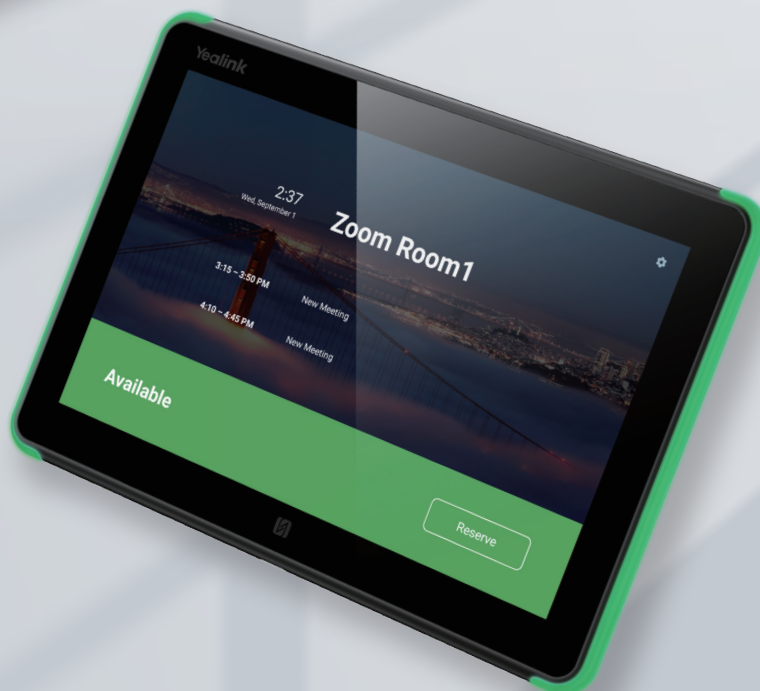

Yealink RoomPanel is a dedicated and versatile touchscreen designed for mounted outside the meeting spaces and displaying meeting details. Integrated with Office 365, Exchange, and Google Calendar, the display helps organization optimize, improve, and streamline meeting room bookings.

Integrated Room Scheduling with Seamless Zoom Rooms Experience

At-a-glance details of location and availability

Up-to-date scheduling status with key meeting information

One tap for reserving meeting spaces for ad hoc meetings

Colored LED bar for indicating room status with high visibility

Featuring a 8-inch interactive touch screen with anti-fingerprint surface as well as intuitive and Zoom-tailored UI, the RoomPanel brings premium visual presence and interactive experience to the users need to book or check the status of specific conference room.

Versatile Touch Screen for Room Scheduling Applications

More than a touchable display, the RoomPanel also combines a quantity of advanced features of wireless network connectivity and expansibility, to offer intelligent, productive and secure experience in room resource management.