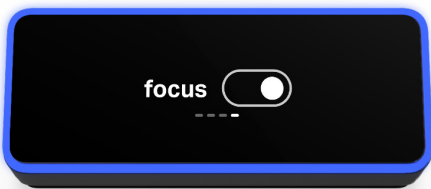

DATA SHEET

EVOKO KLEEO DESK MANAGER

DESK BOOKING SYSTEM

Evoko Kleeo Desk Manager is a complete and smart desk booking device with a personal touch. Its job is to signal to everyone which workspace is available, checked-in, or waiting for you. Secure your workspace, reduce stress and increase productivity. Kleeo desk manager is an essential tool for the modern workplace.

AS EASY AS THE TRAFFIC LIGHTS

Bright and vivid colors indicates if a desk is available, checked-in, booked or signaling focus - please don't disturb, this person wants to concentrate.

AVAILABLE

UPCOMING BOOKING

OCCUPIED

FOCUS MODE

ARCHITECTS & ENGINEERS SPECIFICATION

The desk booking display shall be designed to work with Evoko desk booking system. The desk booking display shall include a 2.05 OLED capacity touch display. The desk booking display shall include a led light to indicate desk status. The desk booking display shall support wifi connection to the backend system. The desk booking display shall include a blue LED light for focus mode. The desk booking display shall be compatible with Evoko Workplace App. The desk booking shall be connected with WiFi. The desk booking display shall be a cloud based system. The desk booking display shall include a passive infra-red presence sensor. The desk booking display shall support MIFARE classic RFID tags. The desk booking display shall be CE marked and compliant with the RoHS directive. Warranty shall be three years. The desk booking display shall be the Evoko Kleeo Desk Manager.

FIND A DESK, MAKE IT YOURS

Give desk booking a boost by using the Workplace app to search for an available desk, view it on a floor plan, book and check-in. All synchronized with the Evoko Kleeo Desk Manager.