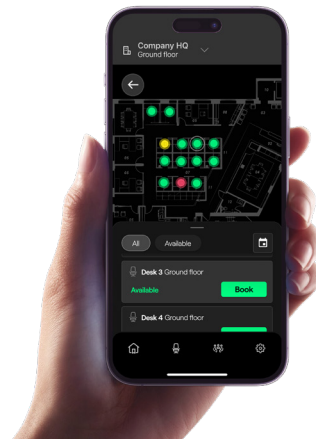

DATA SHEET

EVOKO KLEEO DESK MANAGER

DESK BOOKING SYSTEM

Evoko Kleeo Desk Manager is a complete and smart desk booking device with a personal touch. Its job is to signal to everyone which workspace is available, checked-in, or waiting for you. Secure your workspace, reduce stress and increase productivity. Kleeo desk manager is an essential tool for the modern workplace.

AS EASY AS THE TRAFFIC LIGHTS

Bright and vivid colors indicates if a desk is available, checked-in, booked or signaling focus - please don't disturb, this person wants to concentrate.

AVAILABLE

UPCOMING BOOKING

OCCUPIED

FOCUS MODE

ARCHITECTS & ENGINEERS SPECIFICATION

The desk booking display shall be designed to work with Evoko desk booking system. The desk booking display shall include a 2.05 OLED capacity touch display. The desk booking display shall include a led light to indicate desk status. The desk booking display shall support wifi connection to the backend system. The desk booking display shall include a blue LED light for focus mode. The desk booking display shall be compatible with Evoko Workplace App. The desk booking shall be connected with WiFi. The desk booking display shall be a cloud based system. The desk booking display shall include a passive infra-red presence sensor. The desk booking display shall support MIFARE classic RFID tags. The desk booking display shall be CE marked and compliant with the RoHS directive. Warranty shall be three years. The desk booking display shall be the Evoko Kleeo Desk Manager.

FIND A DESK, MAKE IT YOURS

Give desk booking a boost by using the Workplace app to search for an available desk, view it on a floor plan, book and check-in. All synchronized with the Evoko Kleeo Desk Manager.